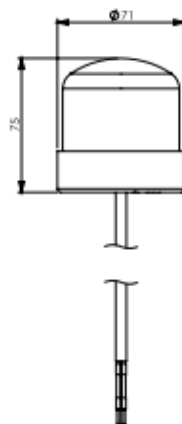

# HELITE-G-24

Helipad light (TLOF)

P/N : 113975

## Key Points

- hard glass
- compact
- low power consumption
- compliant with ICAO
- 10-36VDC power supply

Electrical Characteristics		
Power supply		3W
Power supply		10-36Vdc
Mechanical Characteristics		
Operating temperature		-30/+60°C
Color		green
IP degree		IP66
Attachment		1 NPT threaded holes or 3 M4 0.7