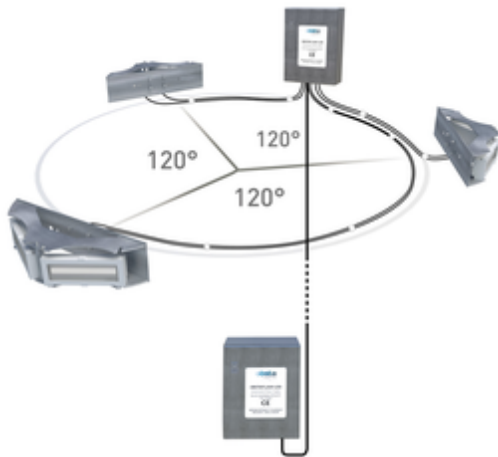

The obstaflash kit shall be used with an external photocell and oriented to the North (in the North Hemisphere)

### Key Points

3 flashheads OFP-120-RW-10L-U with :

- 2 led projectors IP66
- Aluminium and glass envelope
- Vertical stainless support

A power supply :

- Stainless enclosure with interlock switch and cable entry at the bottom
- Surge protection included
- Alarm relay in case of projector failure or power supply failure
- Test button with auto/day/night modes
- 8 led indicators for easy diagnostic
- Possibility to connect intermediate 48Vdc red lights operating at night only

Patents: EP3230651, FR1462349, Pat. 10,247,386

Electrical Characteristics		
Power supply		110VAC to 240VAC +/-10% 50/60Hz
Average power consumption		55W (day time), 8W (night mode)
Mechanical Characteristics		
Operating temperature		-40/+55°C
Size of the light		120mm (height) x 480mm (width)
Size of the power supply		400mm (height) x 300mm (width) x 200mm (dept)
Weight		4kg
Wiring		For each projector, 10 meters of molded cable with connector For power supply, 1 plug per projector + entry of power & signal cable by glands nickel plated brass and connection by terminals

## Mechanical Characteristics

Photometric Characteristics		
Effective light output day time at 0° on site		20 000cd (white)
Effective light output twilight mode at 0° on site		20 000cd (white)
Effective light output night mode at 0° on site		2000cd (red)
Color day/twilight time		white
Color night time		Red
Vertical beam spread		>3°
Horizontal beam spread		360° with 3 flashheads fixed at 120° around the obstacle
Intensity @ -10% to the ground		3% of max
Flash per minute		40 (day time), 30 (night time)
Standards		
Standards compliance		ICAO annex 14 chapter 6, FAA (AC 150/5345-43H), EASA, DGAC, CAA