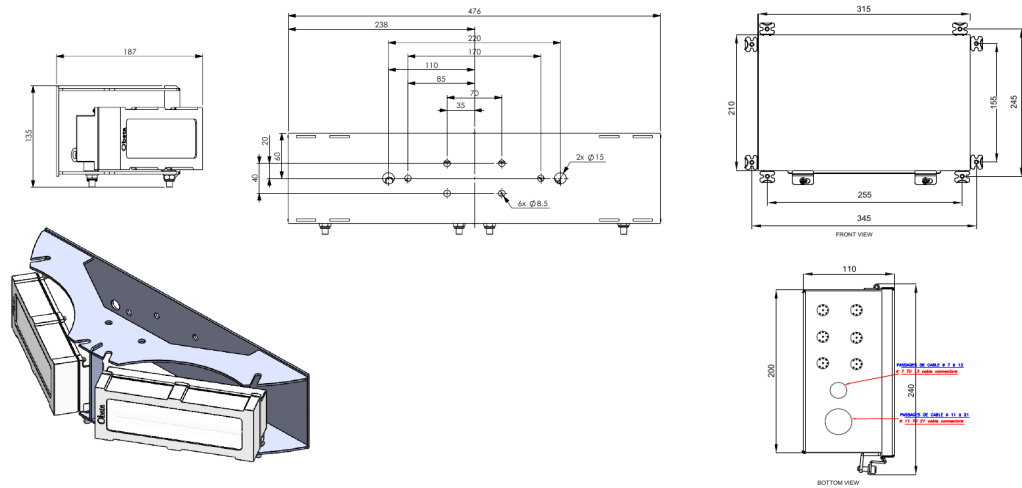

### Key Points

3 flashheads OFP-120-RW-10L-U with :

- 2 led projectors IP66
- Aluminium and glass envelope
- Vertical stainless support

A power supply :

- Stainless enclosure with interlock switch and cable entry at the bottom
- Surge protection included
- Alarm relay in case of projector failure or power supply failure
- Test button with auto/day/night modes
- 8 led indicators for easy diagnostic
- Possibility to connect intermediate 48Vdc red lights operating at night only

Patents: EP3230651, FR1462349, Pat. 10,247,386

Electrical Characteristics		
Power supply		110VAC to 240VAC +/-10% 50/60Hz
Average power consumption		55W (day time), 8W (night mode)
Mechanical Characteristics		
Operating temperature		-40/+55°C
Size of the light		120mm (height) x 480mm (width)
Size of the power supply		400mm (height) x 300mm (width) x 200mm (dept)
Weight		4kg
Wiring		For each projector, 10 meters of molded cable with connector For power supply, 1 plug per projector + entry of power & signal cable by glands nickel plated brass and connection by terminals

## Mechanical Characteristics

Photometric Characteristics		
Effective light output day time at 0° on site		20 000cd (white)
Effective light output twilight mode at 0° on site		20 000cd (white)
Effective light output night mode at 0° on site		2000cd (red)
Color day/twilight time		white
Color night time		Red
Vertical beam spread		>3°
Horizontal beam spread		360° with 3 flashheads fixed at 120° around the obstacle
Intensity @ -10% to the ground		3% of max
Flash per minute		40 (day time), 30 (night time)
Standards		
Standards compliance		ICAO annex 14 chapter 6, FAA (AC 150/5345-43H), EASA, DGAC, CAA