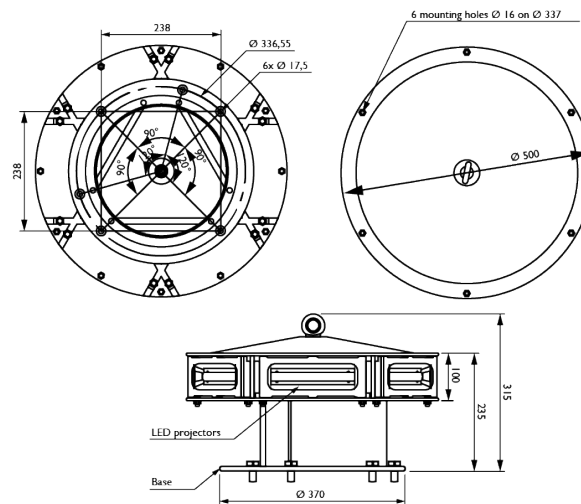

Mechanical Characteristics	
Operating temperature	-40/+55°C
Size of the light	315mm (height) x 500mm (diameter)

Photometric Characteristics	
Effective light output night mode at 0° on site	2000cd (red)
Color night time	Red
Horizontal beam spread	360°
Standards	
Standards compliance	ICAO annex 14 chapter 6, FAA (AC 150/5345-43H), EASA, DGAC, CAA